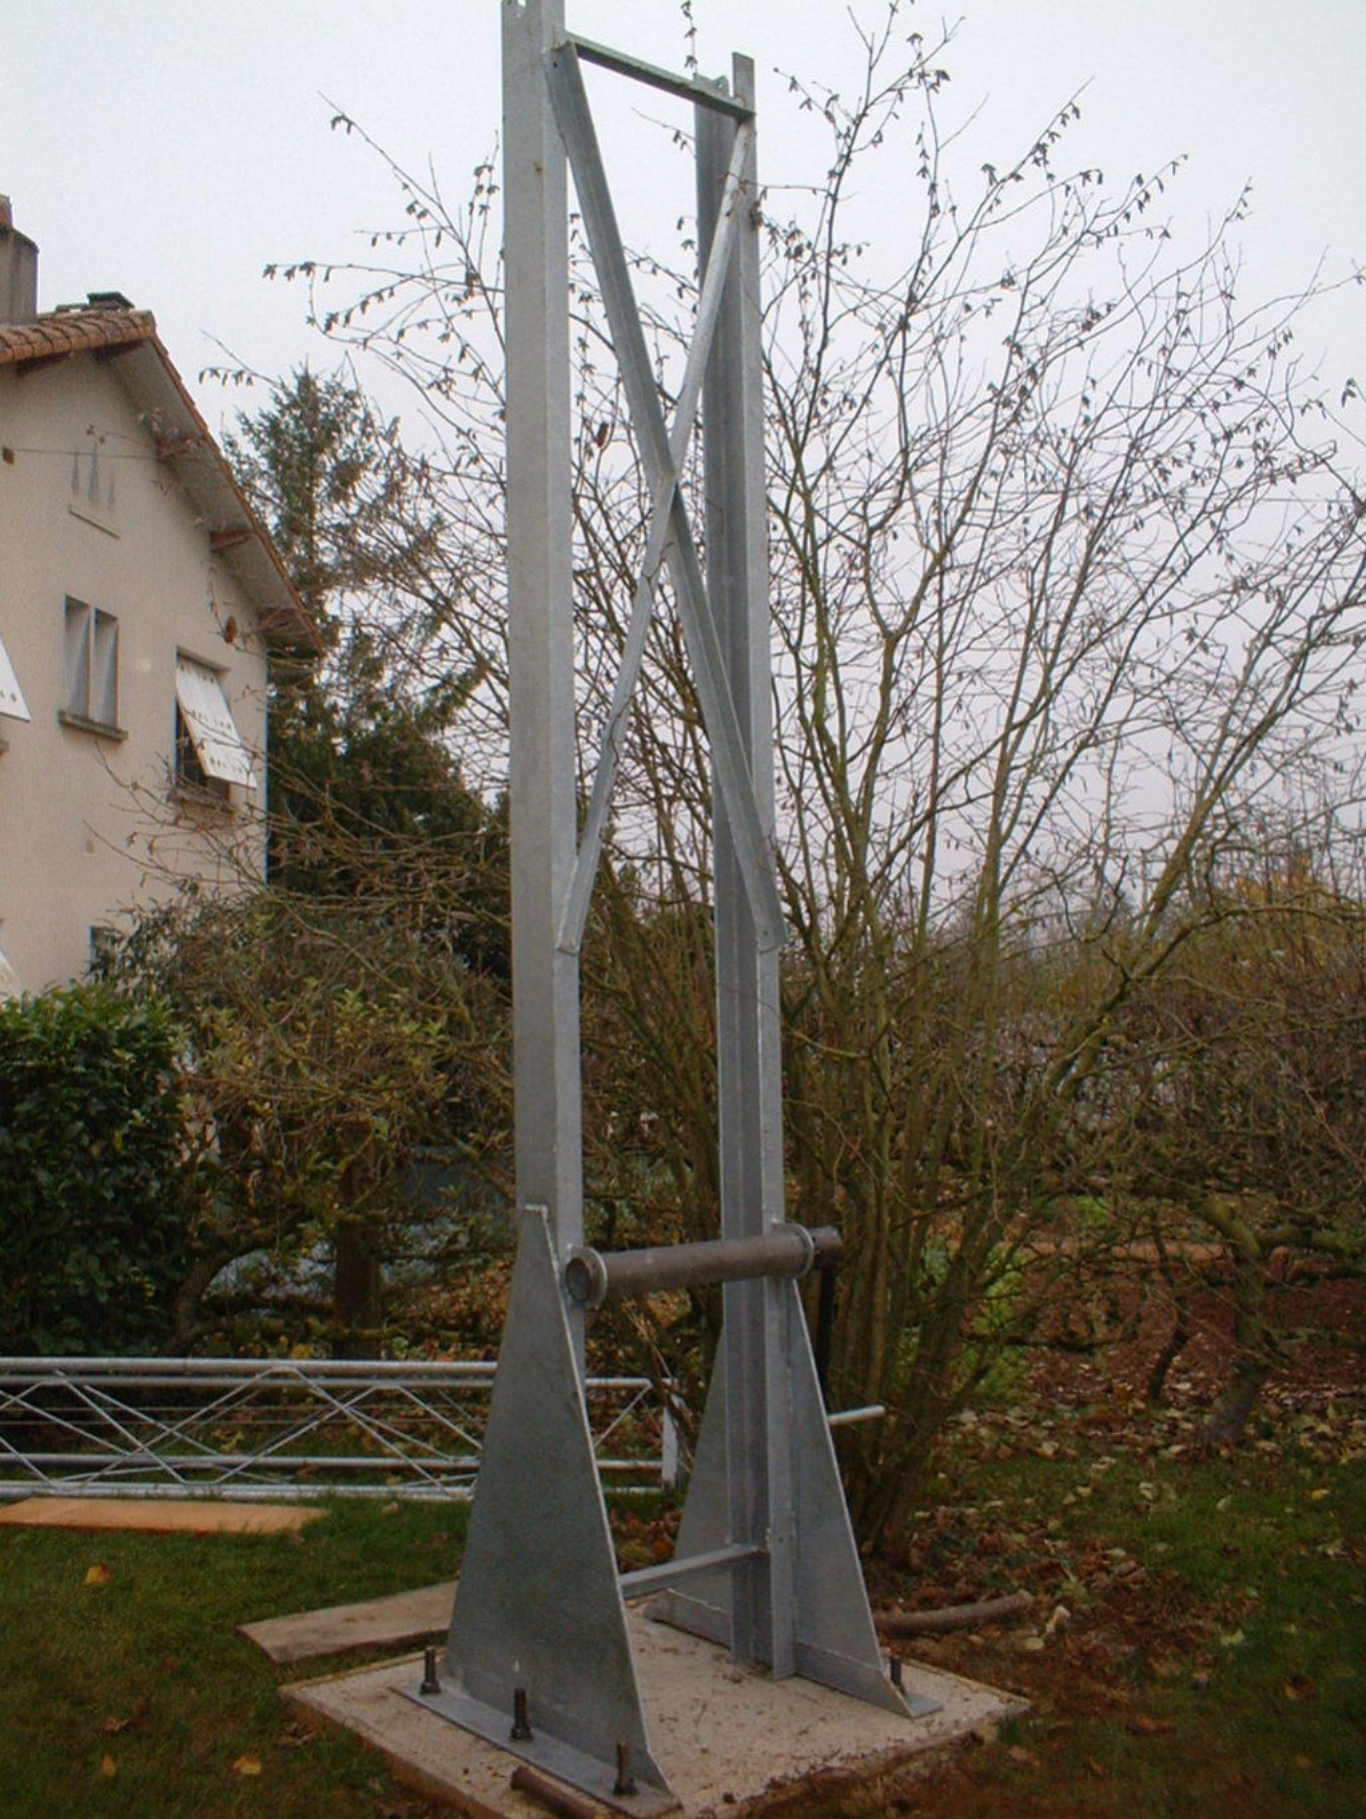

1722 TP

1722 TP

1722 TP

Highland Park
Scotch Whisky
ESTABLISHED 1799
SPECIAL RESERVE

Case
NEW SCOTCH WHISKY

TONEFO

ch

UX-P5R

ARCOS COMPONENT SYSTEMS
SYSTEME DE ARBESCOMPONENTS
SISTEMAS DE ARBESCOMPONENTES

MADE IN GERMANY
EQUIPMENT: 100% GERMANY
SERIAL: 100% GERMANY

PHILIPS

Veritable Pêche Noct d'extérieur
Hauteur: 60 cm

JVC

PHILIPS
AS455